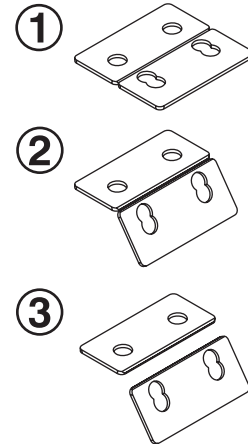

CURTAIN WALL STRIKER

01267

Functions

Fixed striker specially created for use in conjunction with a Giesse adjustable fastening pawl.

Finish

Base finish

Packaging

Box of 100 pieces

Technical Features

Specific for frames without groove, generally used in outward opening or curtain-wall profile series.

Fixing by means of supplied self-threading screws.

The frame must be pre-drilled before fixing.

The striker is designed for use in conjunction with an adjustable pawl. If necessary, raise the striker using the supplied spacers.

Parts

Instructions sheet

Materials

Zamak striker

Striker shims in nylon

Stainless steel screws