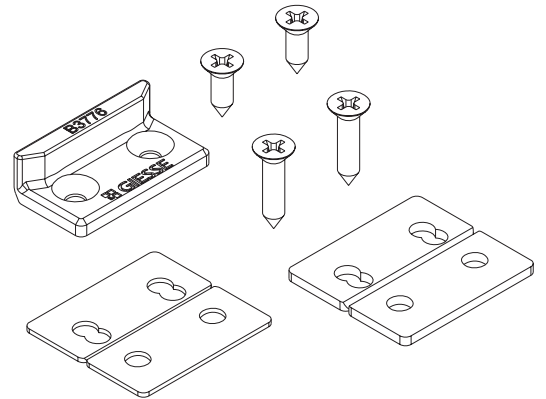

CURTAIN WALL STRIKER

01267

Functions

Fixed striker specially created for use in conjunction with a Giesse adjustable fastening pawl.

Finish

Base finish

Packaging

Box of 100 pieces

Technical Features

Specific for frames without groove, generally used in outward opening or curtain-wall profile series.

Fixing by means of supplied self-threading screws.

The frame must be pre-drilled before fixing.

The striker is designed for use in conjunction with an adjustable pawl. If necessary, raise the striker using the supplied spacers.

Parts

Instructions sheet

Materials

Zamak striker

Striker shims in nylon

Stainless steel screws