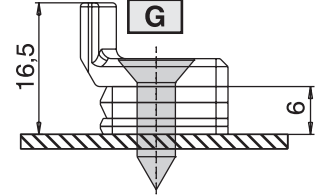

Technical Features

Specific for frames without groove, generally used in outward opening or curtain-wall profile series.

Fixing by means of supplied self-threading screws.

The frame must be pre-drilled before fixing.

The striker is designed for use in conjunction with an adjustable pawl. If necessary, raise the striker using the supplied spacers.

Parts

Instructions sheet

Materials

Zamak striker

Striker shims in nylon

Stainless steel screws