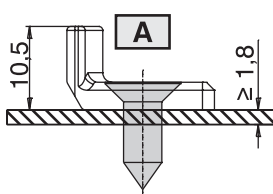

Technical Features

Specific for frames without groove, generally used in outward opening or curtain-wall profile series.

Fixing by means of supplied self-threading screws.

The frame must be pre-drilled before fixing.

The striker is designed for use in conjunction with an adjustable pawl. If necessary, raise the striker using the supplied spacers.

Parts

Instructions sheet

Materials

Zamak striker

Striker shims in nylon

Stainless steel screws