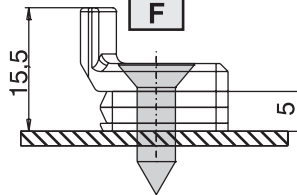

Technical Features

Specific for frames without groove, generally used in outward opening or curtain-wall profile series.

Fixing by means of supplied self-threading screws.

The frame must be pre-drilled before fixing.

The striker is designed for use in conjunction with an adjustable pawl. If necessary, raise the striker using the supplied spacers.

Parts

Instructions sheet

Materials

Zamak striker

Striker shims in nylon

Stainless steel screws