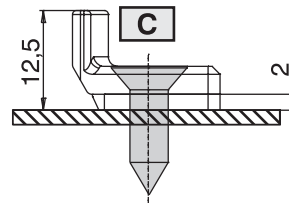

Technical Features

Specific for frames without groove, generally used in outward opening or curtain-wall profile series.

Fixing by means of supplied self-threading screws.

The frame must be pre-drilled before fixing.

The striker is designed for use in conjunction with an adjustable pawl. If necessary, raise the striker using the supplied spacers.

Parts

Instructions sheet

Materials

Zamak striker

Striker shims in nylon

Stainless steel screws