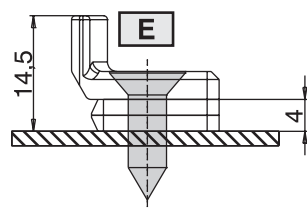

Technical Features

Specific for frames without groove, generally used in outward opening or curtain-wall profile series.

Fixing by means of supplied self-threading screws.

The frame must be pre-drilled before fixing.

The striker is designed for use in conjunction with an adjustable pawl. If necessary, raise the striker using the supplied spacers.

Parts

Instructions sheet

Materials

Zamak striker

Striker shims in nylon

Stainless steel screws