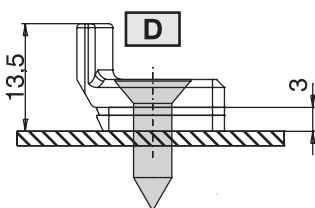

Technical Features

Specific for frames without groove, generally used in outward opening or curtain-wall profile series.

Fixing by means of supplied self-threading screws.

The frame must be pre-drilled before fixing.

The striker is designed for use in conjunction with an adjustable pawl. If necessary, raise the striker using the supplied spacers.

Parts

Instructions sheet

Materials

Zamak striker

Striker shims in nylon

Stainless steel screws