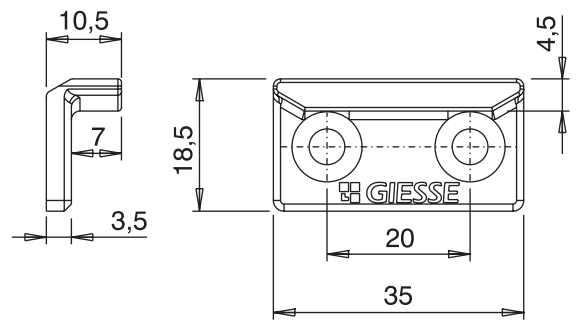

Technical Features

Specific for frames without groove, generally used in outward opening or curtain-wall profile series.

Fixing by means of supplied self-threading screws.

The frame must be pre-drilled before fixing.

The striker is designed for use in conjunction with an adjustable pawl. If necessary, raise the striker using the supplied spacers.

Parts

Instructions sheet

Materials

Zamak striker

Striker shims in nylon

Stainless steel screws