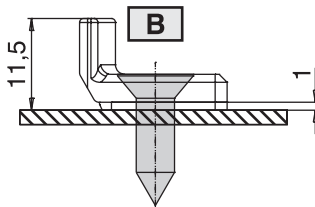

Technical Features

Specific for frames without groove, generally used in outward opening or curtain-wall profile series.

Fixing by means of supplied self-threading screws.

The frame must be pre-drilled before fixing.

The striker is designed for use in conjunction with an adjustable pawl. If necessary, raise the striker using the supplied spacers.

Parts

Instructions sheet

Materials

Zamak striker

Striker shims in nylon

Stainless steel screws