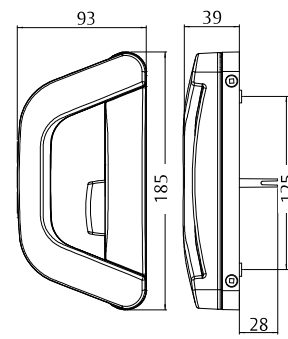

Snib & Cylinder