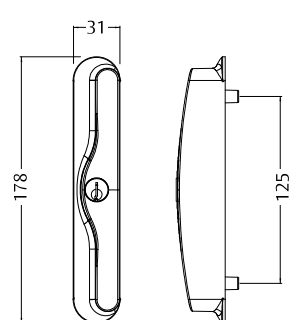

Double Cylinder