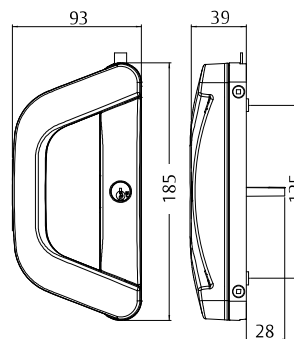

Albany Endeavour SBML

Combining the very popular Albany furniture styling with a concealed mortice style backset, the Albany Endeavour Mortice lock offers the ultimate in residential sliding door hardware. The Albany Endeavour mortice range is simple to operate, requires a single action to lock or unlock, and can be supplied in a wide range of finishes and keying options. Suitable for use with aluminium, timber or uPVC horizontal sliding doors and windows.

Features

- Popular Albany styling combined with the concealed morticed lockset provides enhanced aesthetic styling and appearance
- One locking action activates two locking points
- Maximum door stile width 45mm
- Fully reversible for left or right-handed doors
- Anti-slam button prevents operation of the handle when the door is open, avoiding damage to the mechanism
- Opposing twin beaks prevent door being lifted from the track
- Unique red indicator on the deadlock shows when the door is locked
- Available in a full range of powdercoat and plated finishes
- Can be keyed alike to other ASSA ABLOY supplied locks and a selection of security products as part of the "One Key" security programme
- Non handed consistent snib movement

Options

- Non-locking
- Locking
- Deadlocking
- Deadlocking inside only with Securiturn
- Dummy

Double Cylinder