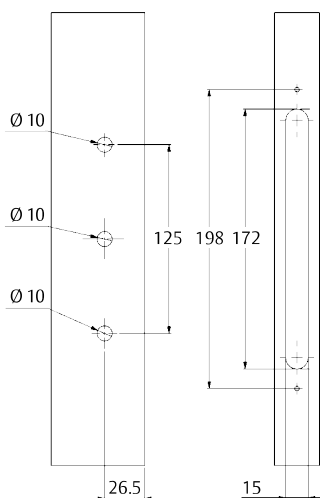

Albany Endeavour SBML

Combining the very popular Albany furniture styling with a concealed mortice style backset, the Albany Endeavour Mortice lock offers the ultimate in residential sliding door hardware. The Albany Endeavour mortice range is simple to operate, requires a single action to lock or unlock, and can be supplied in a wide range of finishes and keying options. Suitable for use with aluminium, timber or uPVC horizontal sliding doors and windows.

Features

- Popular Albany styling combined with the concealed morticed lockset provides enhanced aesthetic styling and appearance
- One locking action activates two locking points
- Maximum door stile width 45mm
- Fully reversible for left or right-handed doors
- Anti-slam button prevents operation of the handle when the door is open, avoiding damage to the mechanism
- Opposing twin beaks prevent door being lifted from the track
- Unique red indicator on the deadlock shows when the door is locked
- Available in a full range of powdercoat and plated finishes
- Can be keyed alike to other ASSA ABLOY supplied locks and a selection of security products as part of the "One Key" security programme
- Non handed consistent snib movement

Options

- Non-locking
- Locking
- Deadlocking
- Deadlocking inside only with Securiturn
- Dummy

Double Cylinder