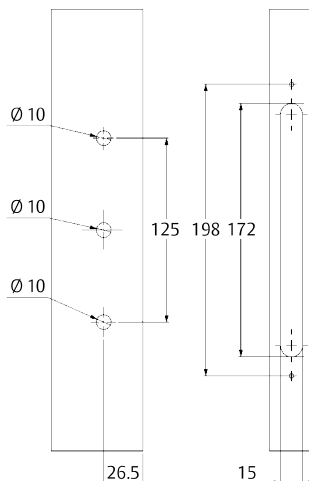

Aria Endeavour SBML

Combining the very popular Aria furniture styling with a concealed mortice style backset, the Endeavour Mortice lock offers the ultimate in residential sliding door hardware. The Endeavour mortice range is simple to operate, requires a single action to lock or unlock, and can be supplied in a wide range of finishes and keying options. Suitable for use with aluminium, timber or uPVC horizontal sliding doors and windows.

Features

- Contemporary Aria styling combined with the concealed morticed lockset provides enhanced aesthetic styling and appearance
- One locking action activates two locking points
- Maximum door stile width 45mm
- Fully reversible for left or right-handed doors
- Anti-slam button prevents operation of the handle when the door is open, avoiding damage to the mechanism
- Opposing twin beaks prevent door being lifted from the track
- Unique red indicator on the deadlock shows when the door is locked
- Available in a full range of powdercoat and plated finishes
- Can be keyed alike to other Interlock supplied locks and a selection of security products as part of Interlock's "One Key" security programme
- Snib action always up to lock on left handed or right handed doors. Same action as Endeavour surface mounted locks

Options

- Non-locking
- Locking
- Deadlocking
- Deadlocking inside only with Securiturn
- Dummy

Double Cylinder