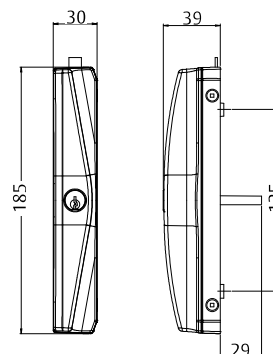

Double Cylinder