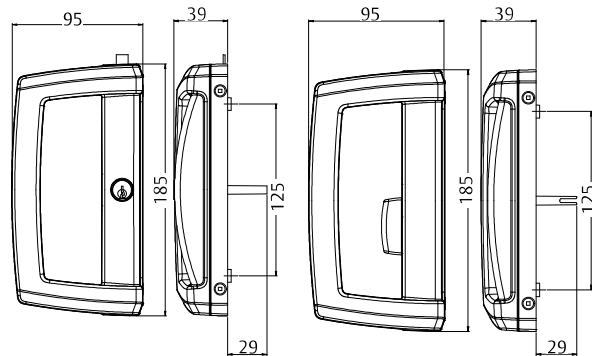

Snib & Cylinder

Aria Endeavour SBML

Combining the very popular Aria furniture styling with a concealed mortice style backset, the Endeavour Mortice lock offers the ultimate in residential sliding door hardware. The Endeavour mortice range is simple to operate, requires a single action to lock or unlock, and can be supplied in a wide range of finishes and keying options. Suitable for use with aluminium, timber or uPVC horizontal sliding doors and windows.

Features

- Contemporary Aria styling combined with the concealed morticed lockset provides enhanced aesthetic styling and appearance
- One locking action activates two locking points
- Maximum door stile width 45mm
- Fully reversible for left or right-handed doors
- Anti-slam button prevents operation of the handle when the door is open, avoiding damage to the mechanism
- Opposing twin beaks prevent door being lifted from the track
- Unique red indicator on the deadlock shows when the door is locked
- Available in a full range of powdercoat and plated finishes
- Can be keyed alike to other Interlock supplied locks and a selection of security products as part of Interlock's "One Key" security programme
- Snib action always up to lock on left handed or right handed doors. Same action as Endeavour surface mounted locks

Options

- Non-locking
- Locking
- Deadlocking
- Deadlocking inside only with Securiturn
- Dummy

Double Cylinder