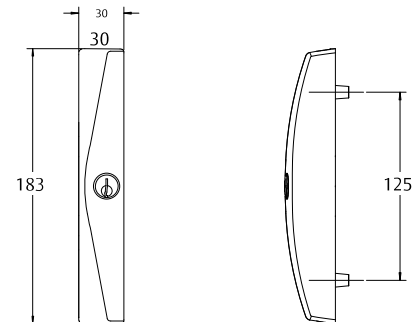

### Features

- Red deadlock indicator on internal handle activates when key deadlocked (deadlocking version only)
- Opposing anti-lift beaks for added security
- Anti-slam pin protects locking beaks from accidental damage
- Retrofittable - easily replaces most sliding door locks
- Non-handed lock chassis with intuitive downward snib motion to unlock
- Available with internal D handle or internal Pull
- Can be keyed alike to other ASSA ABLOY CYL4™ 5-Pin locks for one key convenience
- Achieves Australian Standards AS4145:2008 (Part 2) Security Level S4 and Durability Level D8
- New Zealand made

**Interior D-Handle**

**Exterior Pull**

**Interior Pull**

**Exterior Cover Plate**