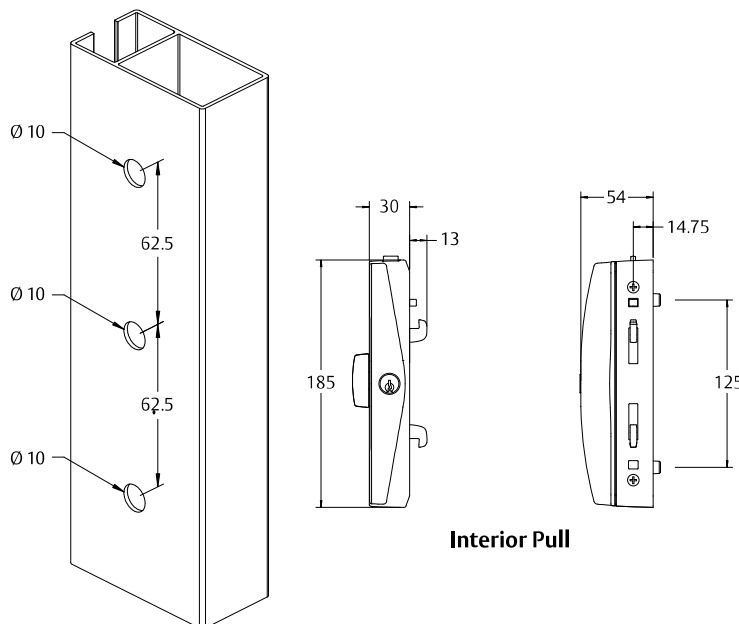

### Features

- Red deadlock indicator on internal handle activates when key deadlocked (deadlocking version only)
- Opposing anti-lift beaks for added security
- Anti-slam pin protects locking beaks from accidental damage
- Retrofittable - easily replaces most sliding door locks
- Non-handed lock chassis with intuitive downward snib motion to unlock
- Available with internal D handle or internal Pull
- Can be keyed alike to other ASSA ABLOY CYL4™ 5-Pin locks for one key convenience
- Achieves Australian Standards AS4145:2008 (Part 2) Security Level S4 and Durability Level D8
- New Zealand made

### Options

- Double cylinder deadlocking with Daylatch and deadlocking indicator
- Single cylinder locking with snib
- Trade pack range has additional locking options with D and Slim Pull handles, in a full range of powdercoat and plated finishes

**Interior D-Handle**

**Exterior Pull**

**Interior Pull**

**Exterior Cover Plate**