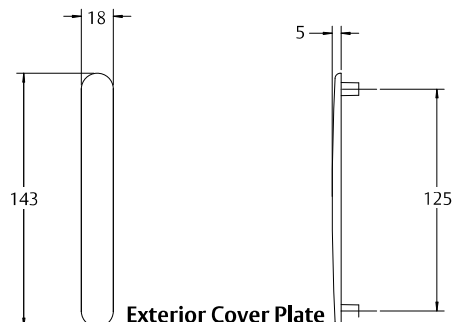

### Options

- Double cylinder deadlocking with Daylatch and deadlocking indicator
- Single cylinder locking with snib
- Trade pack range has additional locking options with D and Slim Pull handles, in a full range of powdercoat and plated finishes

**Interior D-Handle**

**Exterior Pull**

**Interior Pull**

**Exterior Cover Plate**