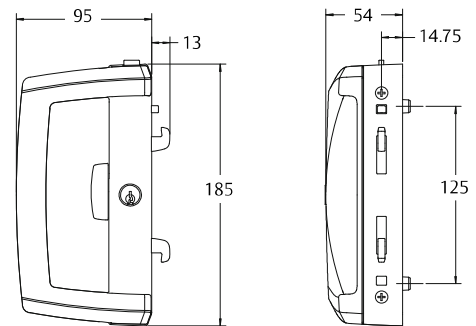

## Aria Endeavour Sliding Door Lock

Suitable for use with aluminium, timber or uPVC horizontal sliding doors, the Aria Endeavour Surface Mounted Sliding Door Lock incorporates enhanced security and safety features. Styling cues are taken from the Aria design, enabling a consistent look throughout the home.

### Features

- Red deadlock indicator on internal handle activates when key deadlocked (deadlocking version only)
- Opposing anti-lift beaks for added security
- Anti-slam pin protects locking beaks from accidental damage
- Retrofittable - easily replaces most sliding door locks
- Non-handed lock chassis with intuitive downward snib motion to unlock
- Available with internal D handle or internal Pull
- Can be keyed alike to other ASSA ABLOY CYL4™ 5-Pin locks for one key convenience
- Achieves Australian Standards AS4145:2008 (Part 2) Security Level S4 and Durability Level D8
- New Zealand made

**Interior D-Handle**

**Exterior Pull**

**Interior Pull**

**Exterior Cover Plate**